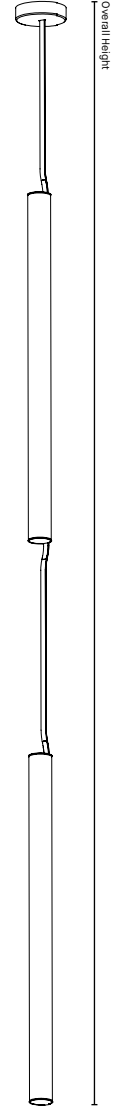

402
Overall Height
Min. 118"/2997mm