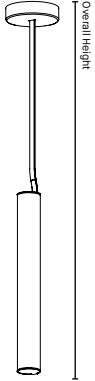

VELIA PENDANT 4285-VEL

CONFIGURATION CONFIGURATION

20
Overall Height
Min. 34"/863mm