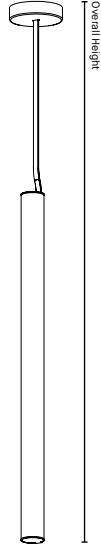

40
Overall Height
Min. 54"/1371mm