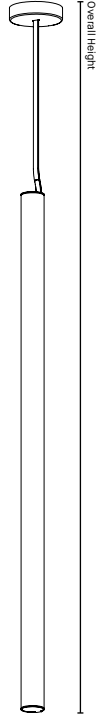

60
Overall Height
Min. 74"/1879mm