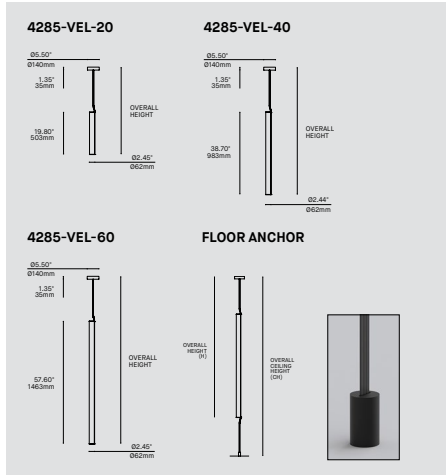

MOUNTING OPTIONS OPTIONS DE MONTAGE

ORDERING SPECIFICATION SPÉCIFICATION DE COMMANDE CODE

MODEL MODÈLE

4285-VEL VELIA PENDANT

CONFIGURATION CONFIGURATION

20	SINGLE PENDANT	20" 1 HEAD	MIN. HEIGHT 34"
40	SINGLE PENDANT	40" 1 HEAD	MIN. HEIGHT 54"
60	SINGLE PENDANT	60" 1 HEAD	MIN. HEIGHT 74"
202	SINGLE PENDANT	20" 2 HEADS	MIN. HEIGHT 78"
402	SINGLE PENDANT	40" 2 HEADS	MIN. HEIGHT 118"
602	SINGLE PENDANT	60" 2 HEADS	MIN. HEIGHT 158"

LIGHT SOURCE SOURCE LUMINEUSE

LED* REGULAR OUTPUT

LED.HO* HIGH OUTPUT

COLOR TEMPERATURE TEMPÉRATURE DE COULEUR

27* 2700K

30 3000K

35 3500K

40* 4000K

*LONGER LEAD TIME MAY APPLY. PLEASE CONTACT YOUR EUREKA REPRESENTATIVE

COLOR RENDERING INDEX (CRI) INDICE DE RENDU DE COULEUR (IRC)

90 90+ CRI

VOLTAGE VOLTAGE

120V 120 VOLT

277V 277 VOLT

CONTROL OPTION OPTION DE CONTRÔLE

DV 0-10V DIMMING (120V-277V)

DP PHASE DIMMING (120V ONLY)

NLTAIR2* NLIGHT AIR CONTROL GEN 2

NLIGHT* NLIGHT WIRED CONTROL

EMERGENCY BATTERY BATTERIE D'URGENCE

EMB* EMERGENCY BATTERY FOR REMOTE BOX

* 3981E ACCESSORY IS REQUIRED FOR THIS OPTION

CABLE CÂBLE

FLC FLAT CABLE, FIELD ADJUSTABLE

CABLE LENGTH LONGUEUR DE CÂBLE

XX* OVERALL HEIGHT (PLEASE SPECIFY)

* OVERALL HEIGHT (H), MEASURED FROM BOTTOM OF THE FIXTURE TO CEILING, IN INCHES.

MOUNTING MONTAGE

RC ROUND CANOPY / PAVILLON ROND

SCREWLESS 05.50" X 1.35" CANOPY (2473F)

MOUNTING OPTION OPTIONS DE MONTAGE

FA-XX FLOOR ANCHOR / ANCRAGE AU SOL

SPECIFY OVERALL CEILING HEIGHT (CH), MEASURED FROM FLOOR TO CEILING, IN INCHES.

CANOPY FINISH FINI PAVILLON

BLKE BLACK FINE TEXTURE

WHE WHITE FINE TEXTURE

FINISH FINI

BLKE BLACK FINE TEXTURE

WHE WHITE FINE TEXTURE

EXTERIOR DIFFUSER FINISH FINI DIFFUSEUR EXTÉRIEUR

FRO FROST

LIN LINEAR

PRI PRISMATIC

INTERIOR DIFFUSER FINISH FINI DIFFUSEUR INTÉRIEUR

WHT WHITE

AML* LIGHT AMBER

GAML* GRADIENT LIGHT AMBER

AMD* DARK AMBER

GAMD* GRADIENT DARK AMBER

PIN* PINK

GPIN* GRADIENT PINK

PUR* PURPLE

GPUR* GRADIENT PURPLE

* LONGER LEAD TIME MAY APPLY. PLEASE CONTACT YOUR EUREKA REPRESENTATIVE.

* RECOMMENDED CCT: PLEASE SEE TECH DATA FOR MORE DETAILS.

ACCESSORY ACCESSOIRE

39NLAA* NLIGHT AIR GEN 2 REMOTE CONTROLLER

39NLWA* NLIGHT WIRED REMOTE CONTROLLER

* FOR CHICAGO PLENUM INSTALLATION, PLEASE CONTACT YOUR EUREKA REPRESENTATIVE.

ACCESSORY EMERGENCY BATTERY ACCESSOIRE BATTERIE D'URGENCE

3981EA ELECTRICAL BOX FOR EMB EMERGENCY BATTERY

PRODUCT CHARACTERISTICS CARACTÉRISTIQUES DU PRODUIT

SPECIFICATION