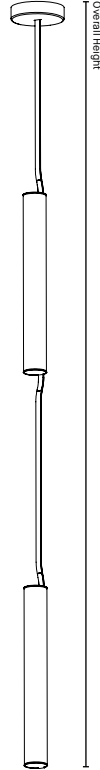

202
Overall Height
Min. 78"/1981mm